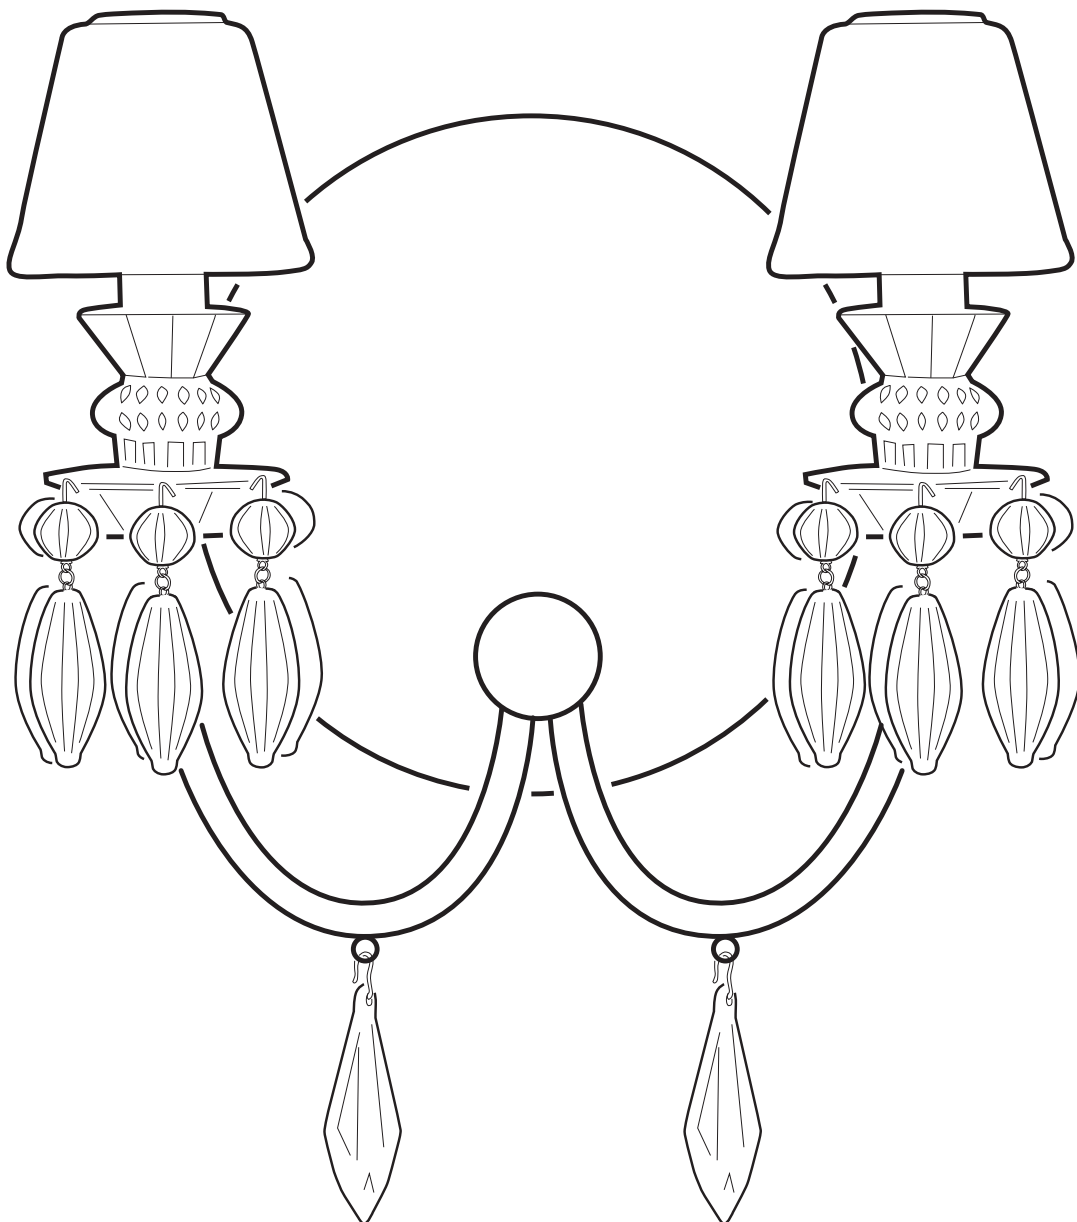

BELLE DE NUIT WALL 2L INSTALLATION GUIDE

REF. 01023197 WHITE (CE/UK) / REF. 01023198 WHITE (US) / REF. 01023199 WHITE (JP) / REF. 01023217 BLACK (CE)
REF. 01023218 BLACK (US) / REF. 01023219 BLACK (JP) / REF. 01023237 GREEN (CE/UK) / REF. 01023238 GREEN (US)
REF. 01023239 GREEN (JP) / REF. 01023257 BLUE (CE/UK) / REF. 01023258 BLUE (US) / REF. 01023259 BLUE (JP)
REF. 01023277 PINK (CE/UK) / REF. 01023278 PINK (US) / REF. 01023279 PINK (JP)
REF. 01023297 MULTICOLOR (CE/UK) / REF. 01023298 MULTICOLOR (US) / REF. 01023299 MULTICOLOR (JP)
REF. 01023317 GOLD (CE/UK) / REF. 01023318 GOLD (US) / REF. 01023319 GOLD (JP)

1

2

3

4

5